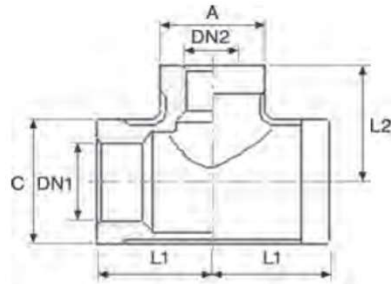

RMT132

S/S 316 FEMALE REDUCE TEE

OUR CODE	DN1	DN2	A	C	L1	L2					WEIGHT
	inch	inch	mm	mm	mm	mm					g
RMT132J025X19	1	3/4	35.8	44	35	35					324.000