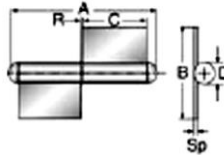

Marine Hinges Fittings

				
EX3407 S/S 304 HINGE 70X40X1.5MM	EX3408 S/S 304 OFFSET HINGE 63X40X1.5MM	EX3409 S/S 304 HINGE 40X40X1.5MM	EX3410 S/S 304 OFFSET HINGE 33X40X1.5MM	EX3411 S/S 304 HINGE 75X40X1.5MM
				
EX3460 S/S 316 HINGE WITH FIXED PIN 130X40 2MM	EX3463 S/S 316 HINGE WITH FIXED PIN 80X40X MM	EX3464 S/S 316 HINGE WITH FIXED PIN 65X40X MM	EX3465 S/S 316 HINGE WITH FIXED PIN 180X40 2MM	EX3466 S/S 316 HINGE WITH FIXED PIN 130X40 2MM
				
EX3467 S/S 316 HINGE WITH FIXED PIN 75X40X MM	EX3468 S/S 316 HINGE WITH FIXED PIN 75X40X MM	EX3469 S/S 316 HINGE WITH FIXED PIN 45X40X MM	EX3500 S/S 316 HINGE WITH 2 PINS 90X60X3MM	EX3502 S/S 316 HINGE WITH 4 PINS 90X60X3MM
				
EX3504 S/S 316 HINGE WITH 2 PINS 90X60X3MM	EX3505 S/S 316 HINGE WITH 4 PINS 120X60X3M	EX3506 S/S 316 HINGE WITH 4 PINS 90X60X3MM	EX3508 S/S 316 HINGE 70X60X3MM	EX3510 S/S 316 HINGE 70X60X3MM

Marine Hinges Fittings

EX3512
S/S 316 HINGE FOR
PLEXIGLASS 8MM 60 60X3

EX3520A
S/S 316 HINGE 110X85X2MM

EX3520B
S/S 316 HINGE
120X100X2MM

EX3520C
S/S 316 HINGE
140X110X2MM

EX3522
S/S 316 HINGE 110X95X3MM

EX3525
S/S 316 HINGE
W/REMOVEABLE PIN
85X80X3MM

EY8137
S/S 316 DECK HINGE
51X18.5MM BASE

EY8131M06
S/S 304 HINGE
62X56X2.5MM PIN-9MM

EY8131M08
S/S 304 HINGE
82X72X2.5MM PIN-10MM