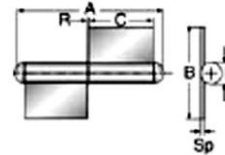

Marine Hinges Fittings

				
EX3407 S/S 304 HINGE 70X40X1.5MM	EX3408 S/S 304 OFFSET HINGE 63X40X1.5MM	EX3409 S/S 304 HINGE 40X40X1.5MM	EX3410 S/S 304 OFFSET HINGE 33X40X1.5MM	EX3411 S/S 304 HINGE 75X40X1.5MM
				
EX3460 S/S 316 HINGE WITH FIXED PIN 130X40 2MM	EX3463 S/S 316 HINGE WITH FIXED PIN 80X40X MM	EX3464 S/S 316 HINGE WITH FIXED PIN 65X40X MM	EX3465 S/S 316 HINGE WITH FIXED PIN 180X40 2MM	EX3466 S/S 316 HINGE WITH FIXED PIN 130X40 2MM
				
EX3467 S/S 316 HINGE WITH FIXED PIN 75X40X MM	EX3468 S/S 316 HINGE WITH FIXED PIN 75X40X MM	EX3469 S/S 316 HINGE WITH FIXED PIN 45X40X MM	EX3500 S/S 316 HINGE WITH 2 PINS 90X60X3MM	EX3502 S/S 316 HINGE WITH 4 PINS 90X60X3MM
				
EX3504 S/S 316 HINGE WITH 2 PINS 90X60X3MM	EX3505 S/S 316 HINGE WITH 4 PINS 120X60X3M	EX3506 S/S 316 HINGE WITH 4 PINS 90X60X3MM	EX3508 S/S 316 HINGE 70X60X3MM	EX3510 S/S 316 HINGE 70X60X3MM

Marine Hinges Fittings

EX3512
S/S 316 HINGE FOR
PLEXIGLASS 8MM 60 60X3

EX3520A
S/S 316 HINGE 110X85X2MM

EX3520B
S/S 316 HINGE
120X100X2MM

EX3520C
S/S 316 HINGE
140X110X2MM

EX3522
S/S 316 HINGE 110X95X3MM

EX3525
S/S 316 HINGE
W/REMOVEABLE PIN
85X80X3MM

EY8137
S/S 316 DECK HINGE
51X18.5MM BASE

EY8131M06
S/S 304 HINGE
62X56X2.5MM PIN-9MM

EY8131M08
S/S 304 HINGE
82X72X2.5MM PIN-10MM